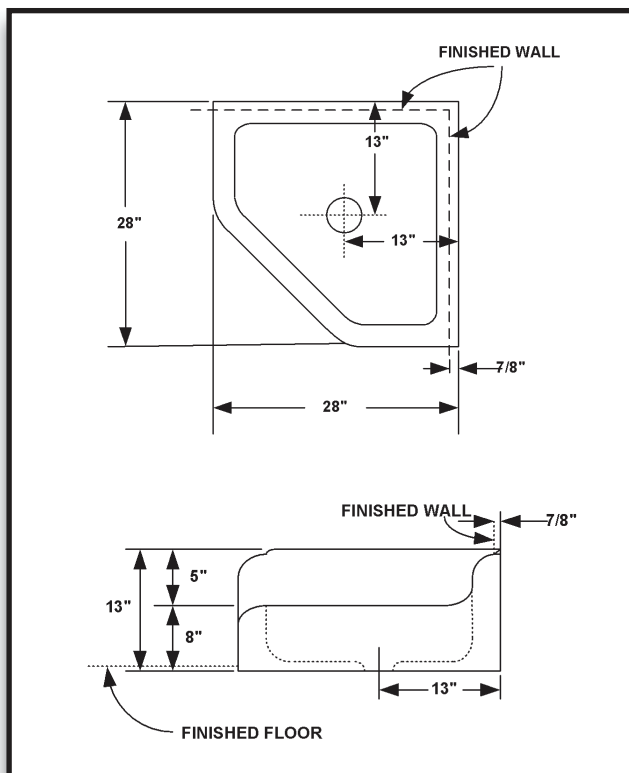

28" x 28" Corner Service Sink  
Available with B-872 coated  
wire rim guard

Accessories (Sold Separately)

Drains

B-71-2" IP

B-71-2" Caulk

B-71-3" IP

B-71-3" Caulk

872-Wire Rim Guards

Cat. No.	Size	Specs	Ship Wt.
871	28" x 28"	8"	163 lbs.