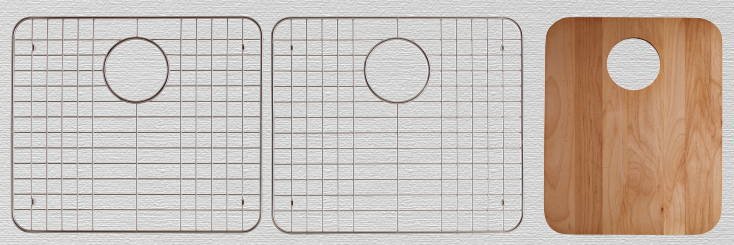

## Big Corona

43" x 19.5" x 10" Double Bowl  
Undermount Kitchen Sink  
Undermount Accessory Kit Included  
Sink Weight: 150 lbs.

- 744-STC Sink Tray
- 744-WCB
- White
- Almond
- Biscuit
- Bone
- Platinum
- Black