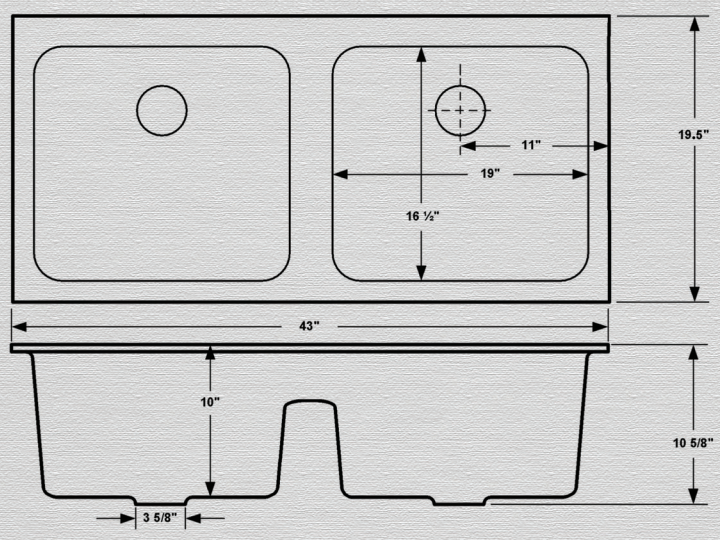

## Big Corona

43" x 19.5" x 10" Double Bowl  
Undermount Kitchen Sink  
Undermount Accessory Kit Included  
Sink Weight: 150 lbs.

- 744-STC Sink Tray
- 744-WCB
- White
- Almond
- Biscuit
- Bone
- Platinum
- Black