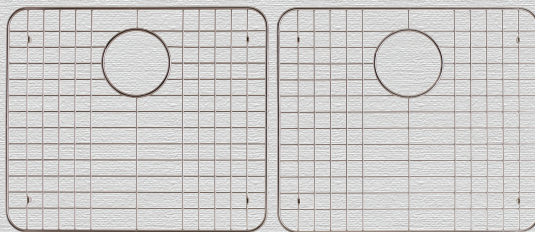

Doheny

33" x 22" x 9" Double Bowl Tile Edge Kitchen Sink

Available with 4 or 5 Faucet Holes

Sink Weight: 100 lbs.

748-WCB

748-STC Sink Tray