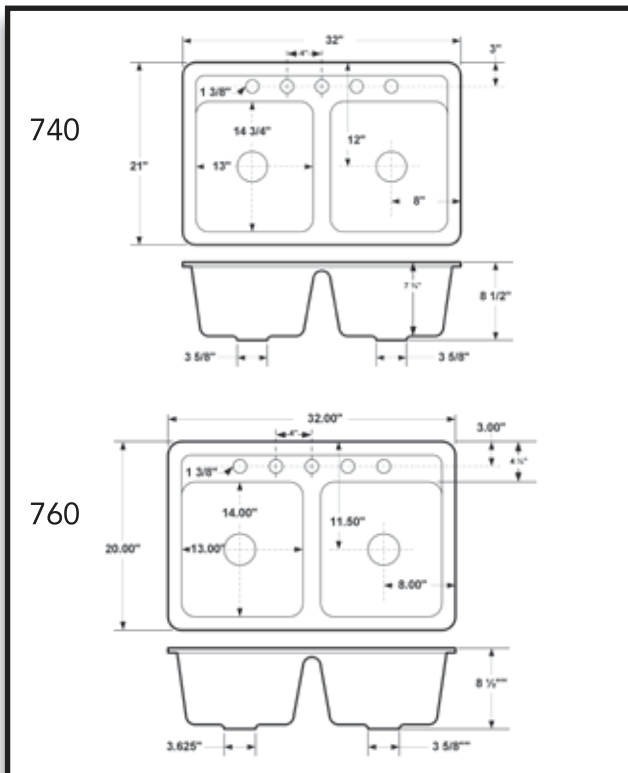

740
760

San Clemente

San Clemente

32" x 21" Kitchen Sink
Tile-In or Undercounter Mount

Accessories (Sold Separately)
Mounting Rim

Cat. No.	Size	Depth	Ship Wt.
740	32" x 21"	8"	90 lbs.
760	32" x 20"	8"	90 lbs.

ACID RESISTANT ENAMEL ON CAST IRON
*Rough-in dimensions may vary 1/4"

CECO

1310 E. Borchard Ave. • Santa Ana, CA 92705 • P 714.656.1950 • F 714.656.1969
www.cecosinks.com