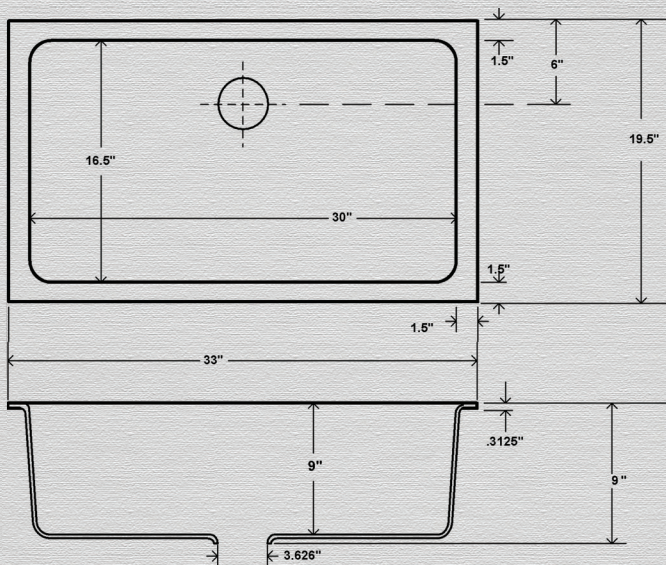

# Delray Kit

Cutting Board, Sink Tray and Undermount Accessory Kit Included

754  
UM  
ALL

Delray Kit

## Delray

33" x 19.5" x 9" Single Bowl Undermount Kitchen Sink  
Undermount Accessory Kit Included

Sink Weight: 100 lbs.

754-STC Sink Tray

754-WCB

Delray Kit available in white only

White

1310 E. Borchard Ave. • Santa Ana, CA 92705 • P 714.656.1950 • F 714.656.1969